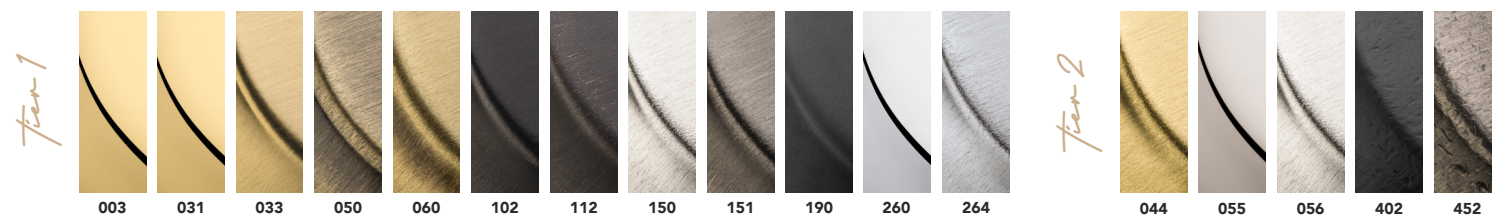

TIER 1 FINISHES

- 003 - Lifetime (PVD) Polished Brass
- 031** - Non-lacquered Brass
- 033** - Vintage Brass
- 060* - Satin Brass & Brown
- 050* - Satin Brass & Black
- 102** - Oil Rubbed Bronze

- 112* - Venetian Bronze
- 150 - Satin Nickel
- 151* - Antique Nickel
- 190 - Satin Black
- 260 - Polished Chrome
- 264 - Satin Chrome

TIER 2 FINISHES

1. 044 - Lifetime (PVD) Satin Brass
   - 055 - Lifetime (PVD) Polished Nickel
   - 056 - Lifetime (PVD) Satin Nickel
   - 402 - Distressed Oil Rubbed Bronze
   - 452 - Distressed Antique Nickel
2. HAND-RELIEVED FINISH VARIANCES
   **LIVING FINISH